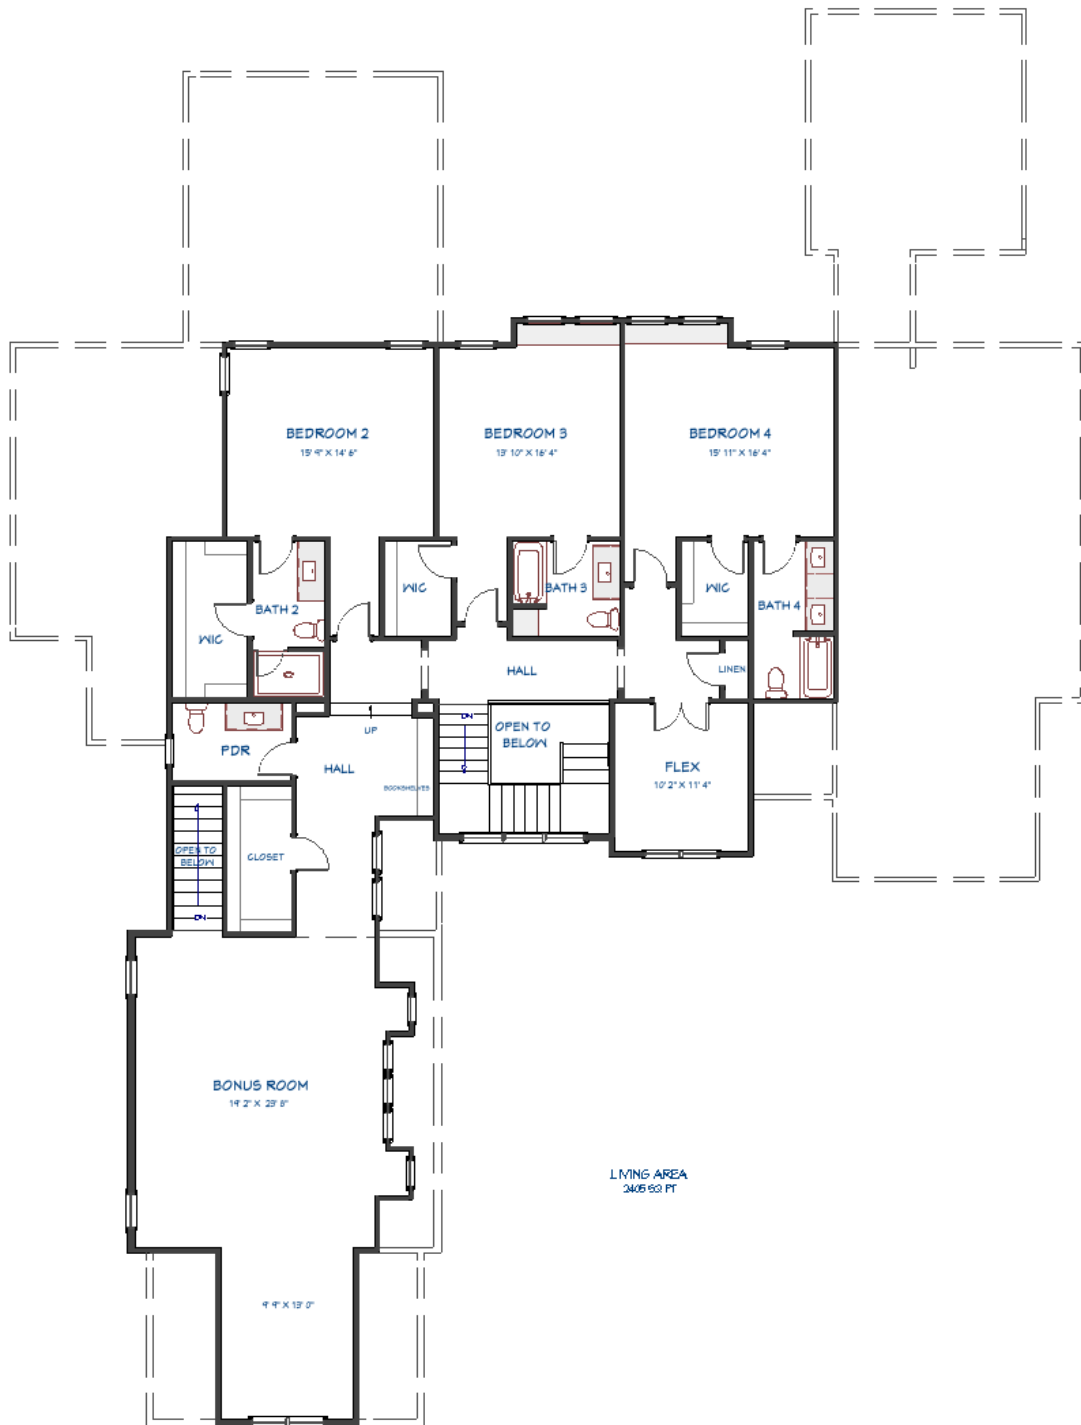

UPPER FLOOR

E.S. Johnson Builders is proud to offer this home. This brochure is an artist's interpretation of the plan and some specifications and details might change. Please contact an E.S. Johnson representative for any possible changes. 5/9/2025