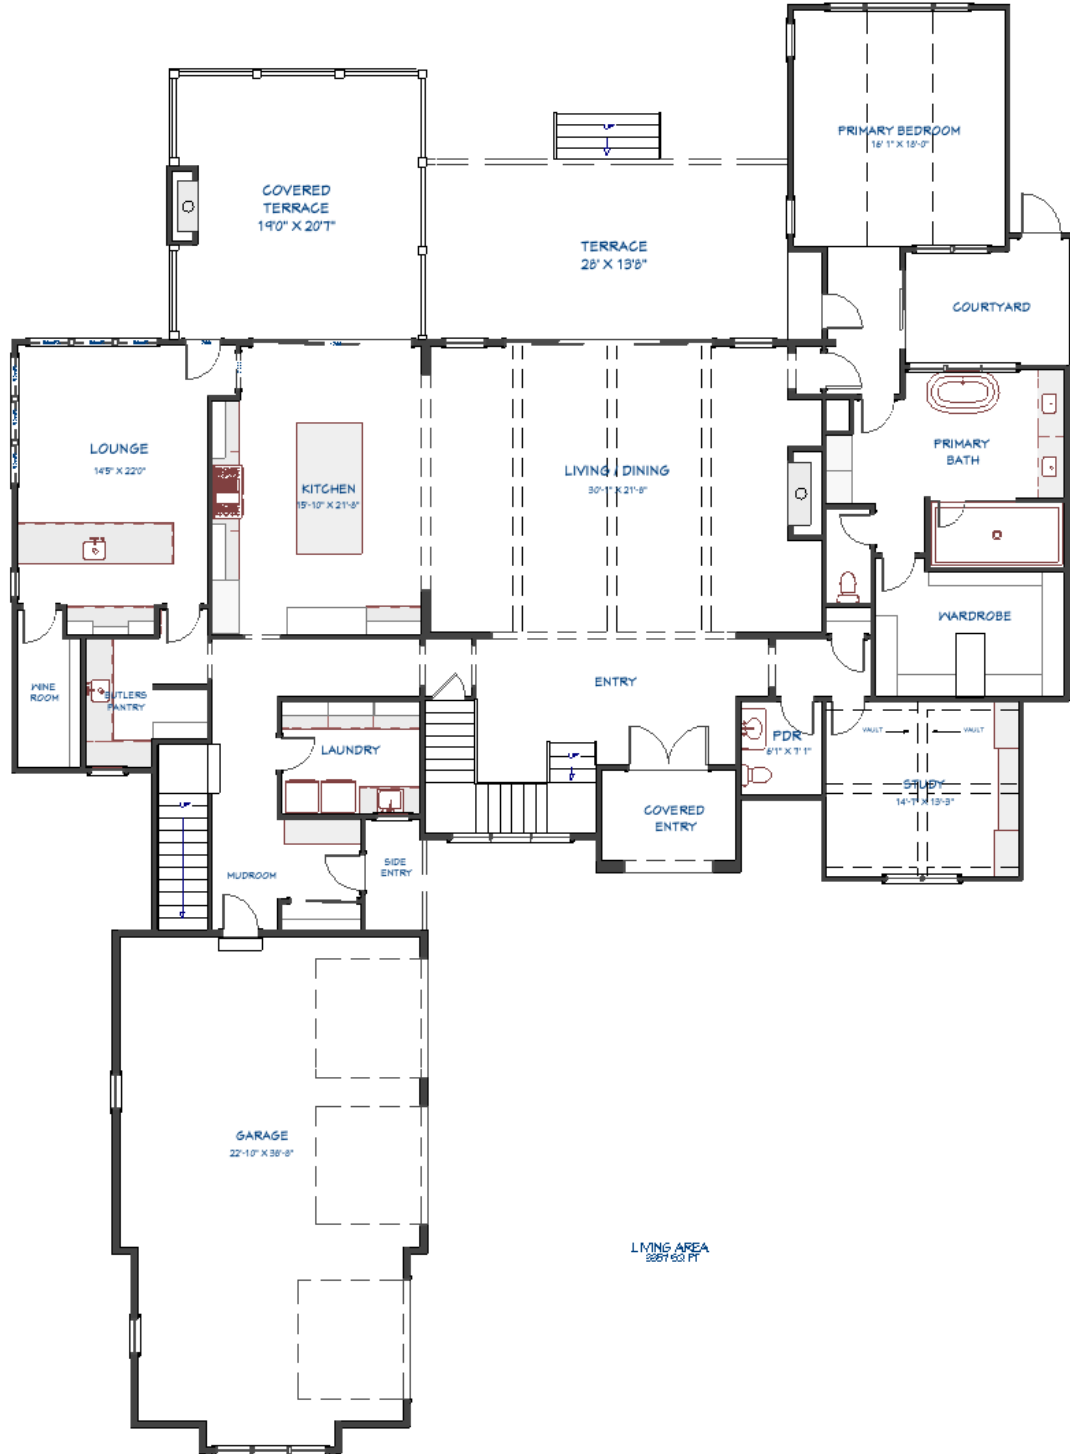

Bethel House

Incredible, vast, waterfront views, from one of the last, pristine lots on LKN. The hallmark of this Modern English Arts & Craft home has abundance of natural light, showcasing long range views & offers the newest design features. The experience begins w/custom made arched front door & its openness, to the 12' white oak beamed ceiling @ family/dining rm. Kitchen w/com appliances, quarter sawn white oak island & 12' ceiling. The primary suite, features private outdoor courtyard that serves as a conduit of light from the bath & bedroom, while maintaining beautiful views. Retire to the lounge w/guests, where the entertainment bar & wine cellar are a key feature. Travel upstairs, via the stair tower, to 3 large en suites w/large views. The upper floor enjoys a library & bonus rm. No HOA!! Don't miss this rare opportunity to build your dream home on LKN! This home is a proposed floorplan & design, according to specs, adjustments can be made as needed/desired.

21422 Bethel Church Rd. Cornelius, NC 28031

Features:

4 Beds 7 Baths 4 car garage

Heated Square Footage 5762

Lot and House Price \$4,988,400

This is an artist interpretation of final home. Please confirm all specifications and accuracy before contracting on this home.

MAIN FLOOR

E.S. Johnson Builders is proud to offer this home. This brochure is an artist's interpretation of the plan, some specifications and details might change. Please contact an E.S. Johnson representative for any possible changes. 5/09/2025